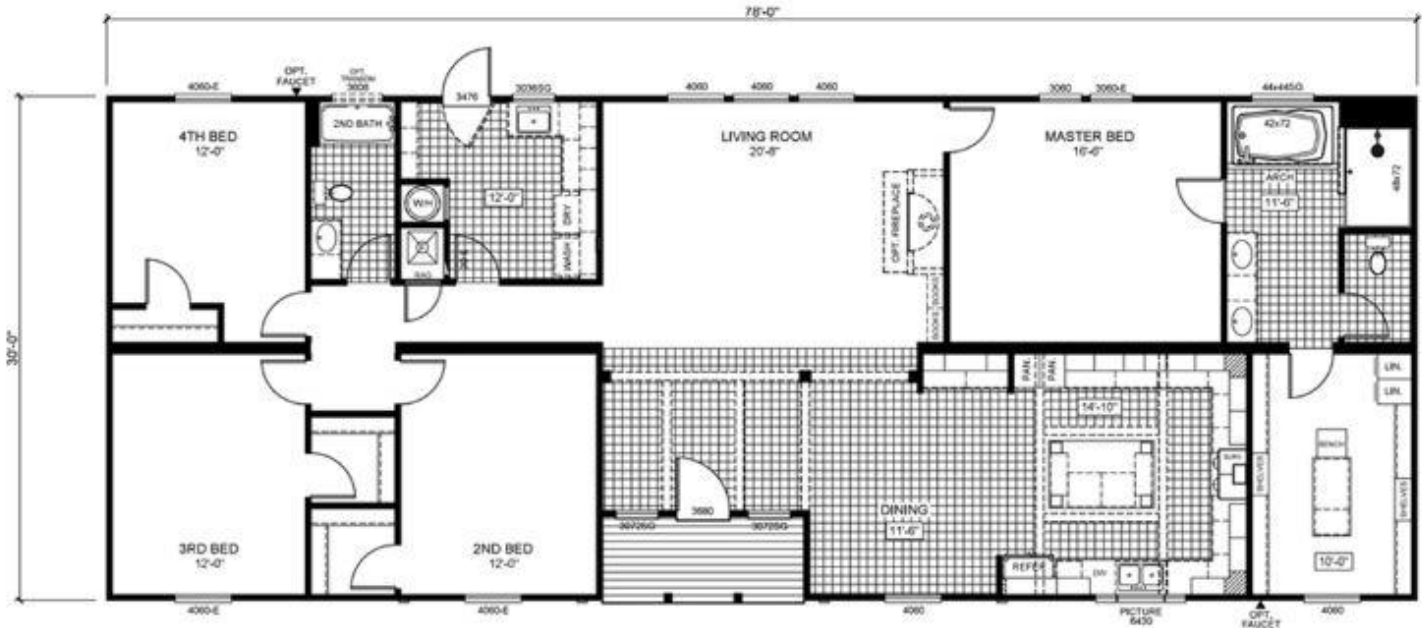

Spartan Homes of Como

16410 Hwy 310 E Como, MS 38619

662-526-5171 / www.como.spartan-homes.com

Built By: Cavalier Homes

Dynasty Series / The Bryant

Floorplan

2300 sq ft. / 4 beds / 2 baths / 32 x 78