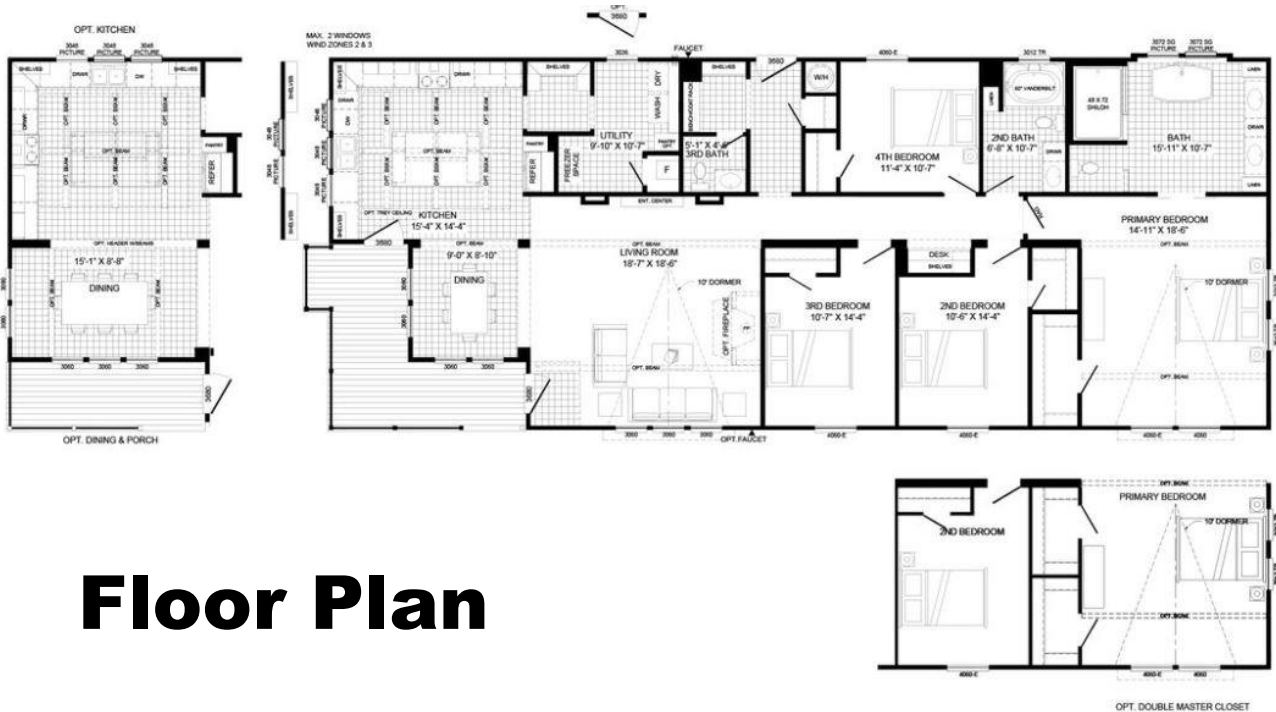

Spartan Homes of Como

16410 Hwy 310 E Como, MS 38619

662-526-5171 / www.como.spartan-homes.com

AMERICAN
FARM HOUSE

by Buccaneer Homebuilders

2132 sq ft. / 3 beds / 2.5 baths / 32 x 76