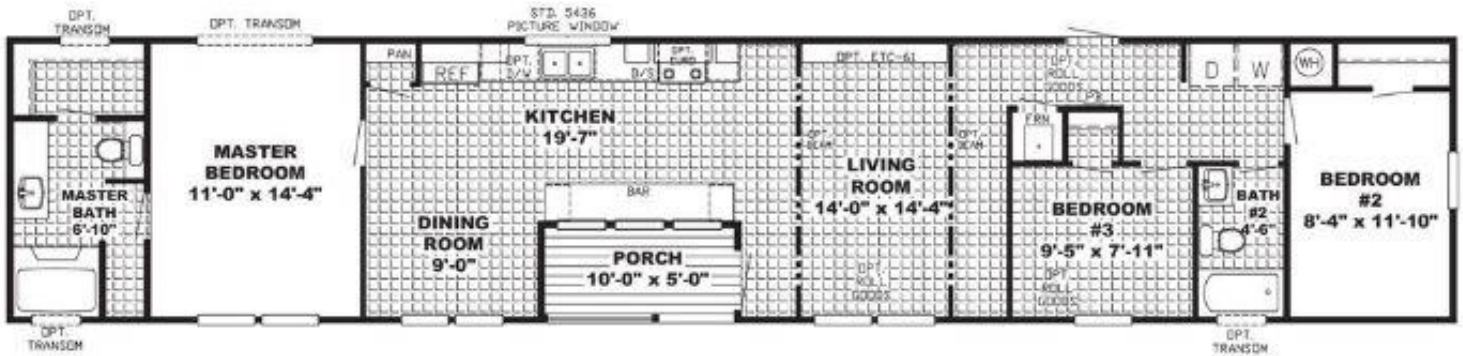

Spartan Homes of Como

16410 Hwy 310 E Como, MS 38619

662-526-5171 / www.como.spartan-homes.com

Built By: Southern

Signature Series / The Ranch House SIG16763J

Floorplan

1090 sq ft. / 3 beds / 2 baths / 16 x 76