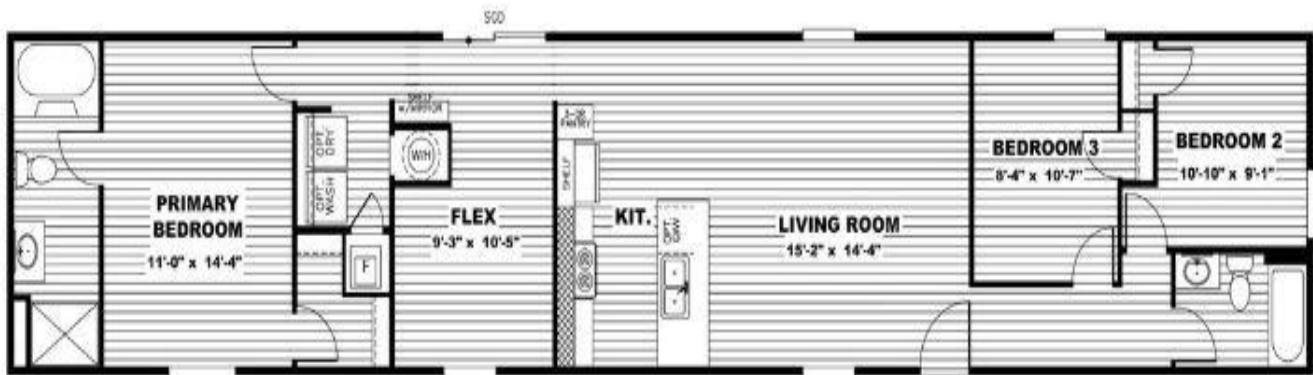

Spartan Homes of Como

16410 Hwy 310 E Como, MS 38619

662-526-5171 / www.como.spartan-homes.com

Built By: TRU Homes

The Celebration TRS16763CH

Floorplan

1140 sq ft. / 3 beds / 2 baths / 16 x 76