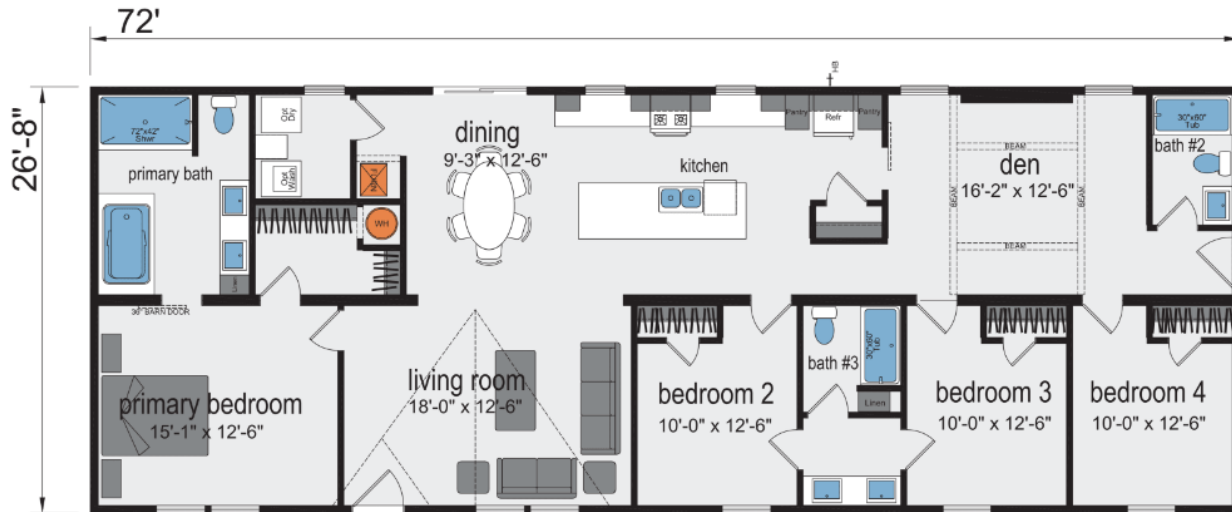

Spartan Homes of Como

16410 Hwy 310 E Como, MS 38619

662-526-5171 / www.como.spartan-homes.com

Built By: Champion Home Builders

Ascend Series / St. Charles CHHZ-2872H43STC

Floor Plan

1920 sq ft. / 4 beds / 3 baths / 28 x 72