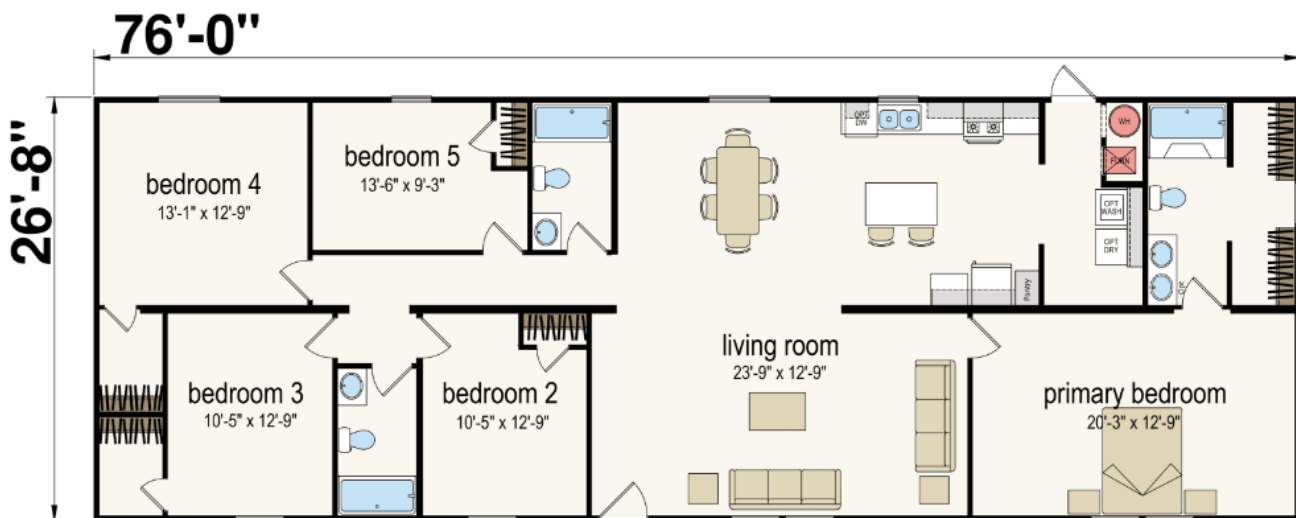

Spartan Homes of Como

16410 Hwy 310 E Como, MS 38619

662-526-5171 / www.como.spartan-homes.com

Built By: Champion Home Builders

Prime Series / The Pinnacle

2876H53P01

Floor Plan

2027 sq ft. / 5 beds / 3 baths / 28 x 76