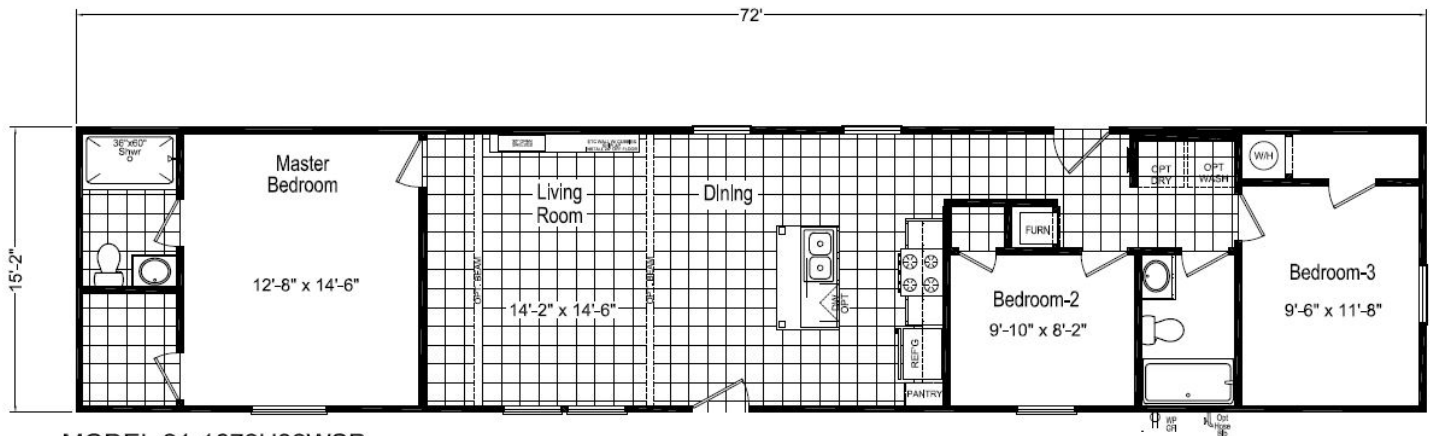

Spartan Homes of Como

16410 Hwy 310 E Como, MS 38619

662-526-5171 / www.como.spartan-homes.com

Built By: Champion Home Builders

Winter Special

CHHZSW-1676H32WSP

Floorplan

MODEL 21-1672H32WSP

3 BEDROOM, 2 BATH
ACTUAL SIZE: 72'-0" x 15'-2"
TOTAL AREA: 1,092 SQ. FT.

1092 sq ft. / 3 beds / 2 baths / 16 x 72